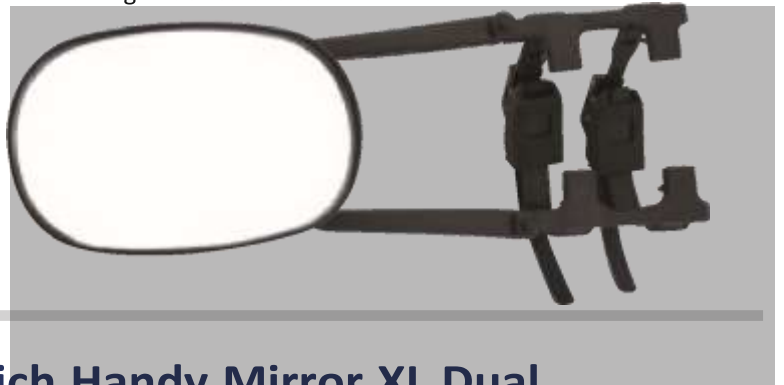

* Designed in Germany

Reich Excellent View Mirror

350-00600

The Reich Excellent View Mirror guarantees a better view improving your towing experience. It also features a turn knob which controls the length of the straps, ensuring maximum tightening security onto the existing car mirror.

Coast to Coast
CARAVAN & LEISURE

The Reich Handy Mirror XL, XL Extended and XL Dual fit most original overtaking mirrors on both the driver and passenger sides. With adjustable arms and glass it is not only suitable for cars and small vans, it is also ideal for larger vehicle mirrors such as motorhomes, vans and 4x4's.

These clip on mirrors feature a unique ratchet mechanism to secure the mirrors onto the existing car mirror.

Reich Handy Mirror XL

350-00610

The Reich Handy Mirror XL features positive ratchet adjustable straps with quick release, fully adjustable mirror head, joint in arms allow for installation on larger size mirror heads, eg 4x4 mirrors.

Reich Handy Mirror XL Extended

350-00620

The Reich Handy Mirror XL Extended enjoys all the features of the standard XL with the additional benefit of having extended arms making it ideal for towing wider caravans.